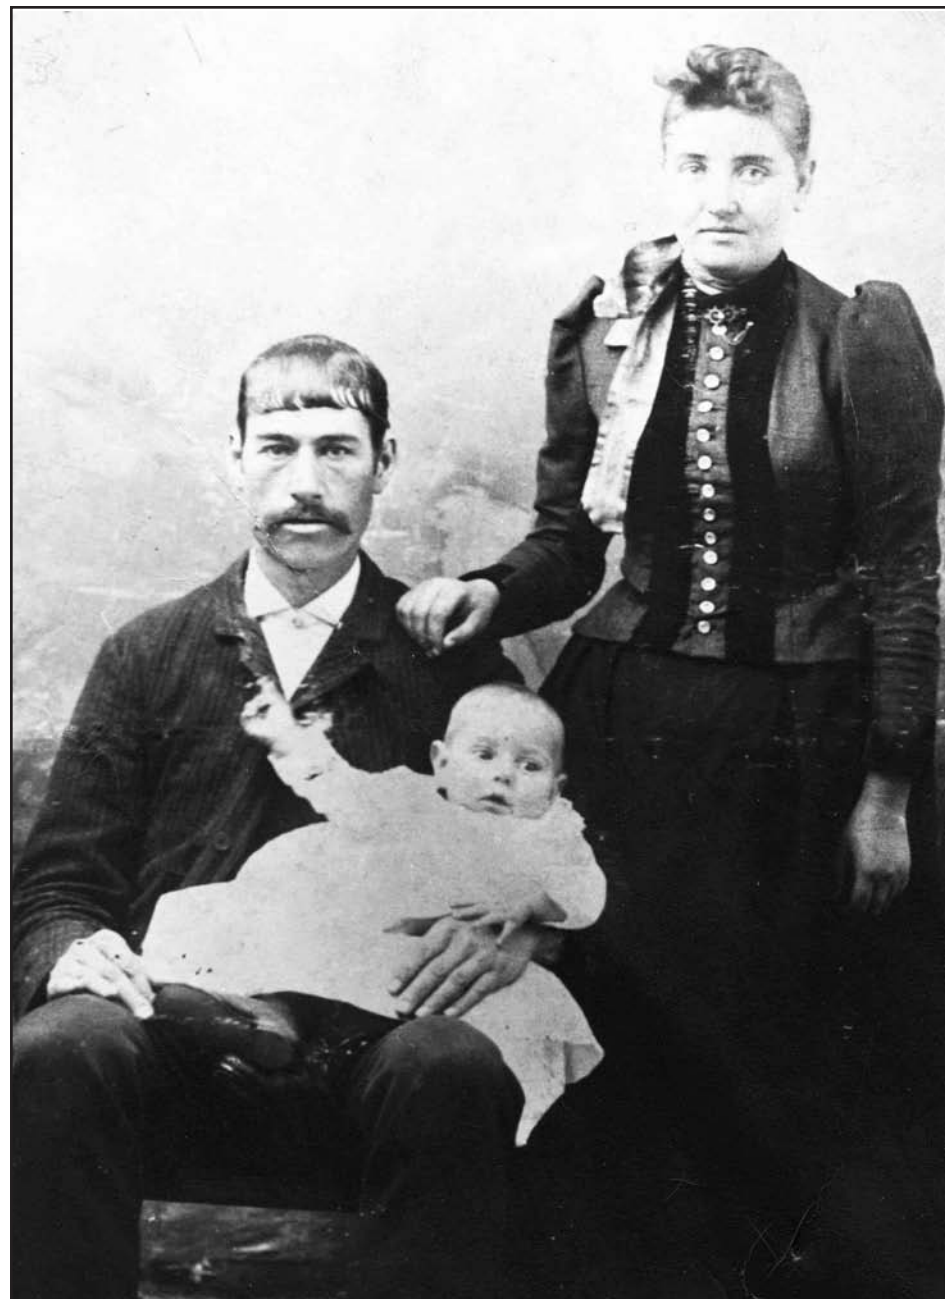

Pioneer Spotlight- Homesteading at Hanna

Cabin of Paul and Erdis Foote, Hanna, MO taken in 1930.

Snowden Quesenberry, 4 years old, born 1912 and Florence (Quesenberry) Aubuchon, nicknamed Cotton, 3 years old, born 1913 at Hanna, MO picture 1916.

Snoden Quesenberry and Linda Quesenberry, second grandchild, 1952.

Addi and wife, Emma (Dawson) Quesenberry and son, John. Snode's Dad and Mom and oldest brother, John, born 1892, Pulaski County.

Truman Quesenberry on horse, Leroy Aubuchon, age 13 yrs, Bobby Quesenberry, age 14 yrs.