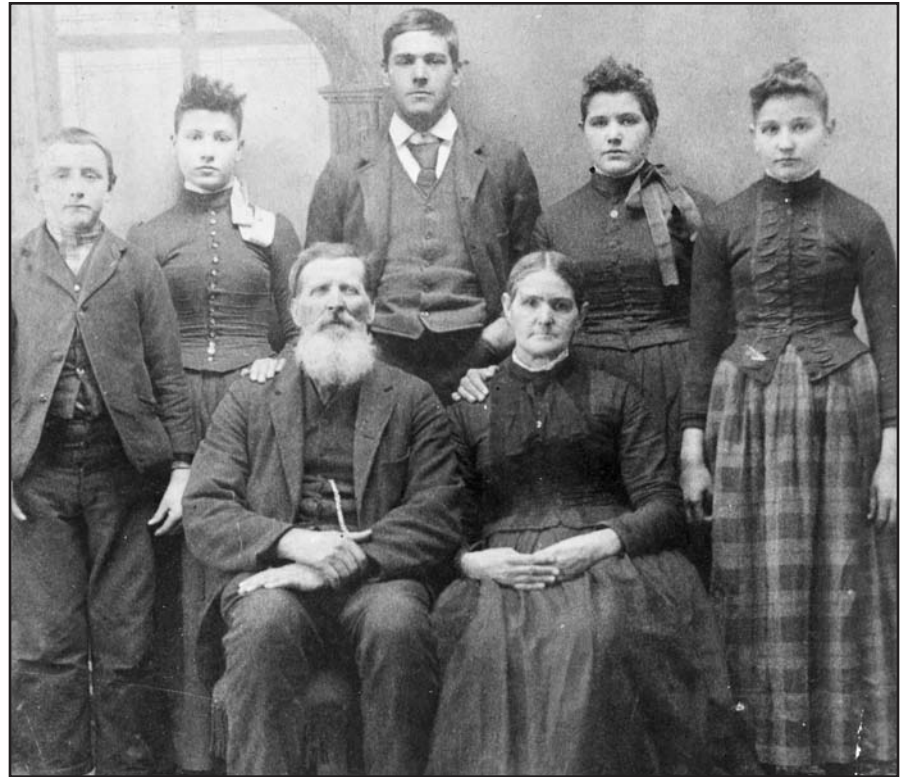

Mystery Pictures

Early pictures of area people and views are one of the most appealing features of the *Gazette*. Pictures are most interesting when they can be properly identified. There are quite a few extant pictures without identification. It is the hope of the editors that readers will recognize some of the people. If you have information regarding any of the pictures below, please contact the editors, Jan and Terry Primas by telephone (573 435-6766), mail (100925 Wester Road, Duke, MO 65461), or email (bigpiney@fid-net.com). Your help in collecting the pictorial history of the area will be appreciated. All of these photographs are courtesy of Bob and Geneva Goodrich from the George Lane Collection.

Unidentified family and house

Man on tractor pulling wagon

Four kids

Unidentified 19th century family

Unknown family in field

Class of 1927-5 people